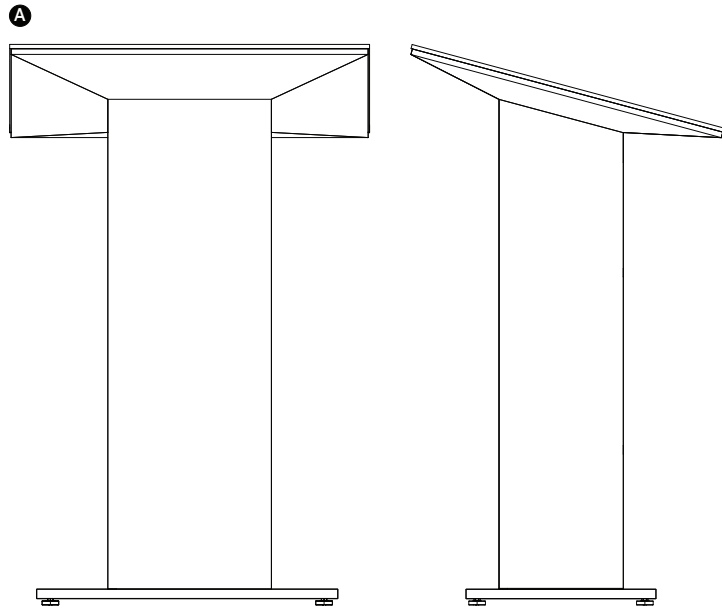

*Model number varies depending on metal finish selections.

LECTERN SPECIFICATIONS

The **AERO** collection includes various complimentary items that round out the conference room. The Lectern features table details including angular sub-top, pedestal and accent base. Visual Boards are available with or without hinged doors. Dry erase boards are included on the door backs to extend the writing surface area when fully opened. Hospitality Tables and Bookcases add a functional finishing touch that matches the AERO aesthetic and ties the room together with a strong design statement.

A Lecturn

Model*	D	W	H
AVP000(A/S)-293248	29"	32"	48"

*Model number varies depending on metal finish selections.

CONFERENCING SPECIFICATIONS

The **AERO** collection includes various complimentary items that round out the conference room. The Serving Carts provide convenient, portable storage with an integral handle built in the top end overhangs. Visual Boards are available with or without hinged doors. Dry erase boards are included on the door backs to extend the writing surface area when fully opened. Hospitality Tables and Bookcases add a functional finishing touch that matches the AERO aesthetic and ties the room together with a strong design statement.