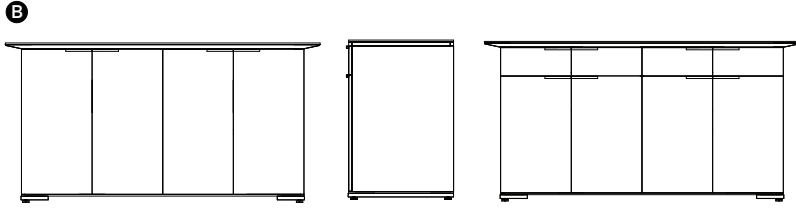

H Media Unit VIII (with optional end bookcases)

Model*	D	W	H
AVDX10(A/S)-S-1813074-HHHH	24"	130"	74"

*Model number varies depending on metal finish selections.

CREDENZA SPECIFICATIONS

AERO Buffet Credenzas offer duo-tone finish selections which add a floating quality to the top. Positioned flush along the case front, the top surface utilizes angular details that overhang the sides. A metal reveal accents the bottom of the case.