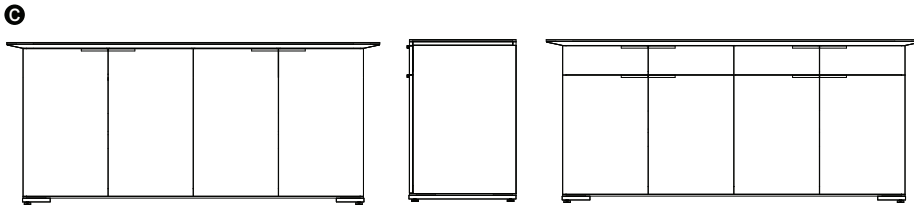

H Media Unit VIII (with optional end bookcases)

Model*	D	W	H
AVDX10(A/S)-S-1813074-HHHH	24"	130"	74"

*Model number varies depending on metal finish selections.

CREDENZA SPECIFICATIONS

AERO Buffet Credenzas offer duo-tone finish selections which add a floating quality to the top. Positioned flush along the case front, the top surface utilizes angular details that overhang the sides. A metal reveal accents the bottom of the case.