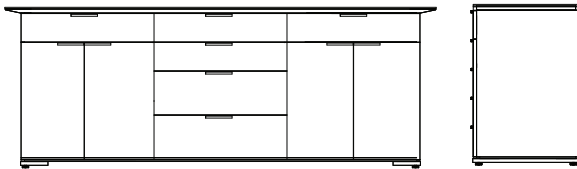

H Media Unit VIII (with optional end bookcases)

Model*	D	W	H
AVDX10(A/S)-S-1813074-HHHH	24"	130"	74"

*Model number varies depending on metal finish selections.

CREDENZA SPECIFICATIONS

AERO Buffet Credenzas offer duo-tone finish selections which add a floating quality to the top. Positioned flush along the case front, the top surface utilizes angular details that overhang the sides. A metal reveal accents the bottom of the case.