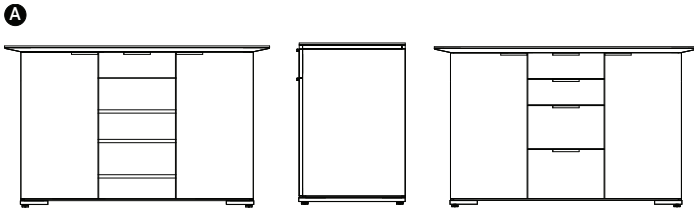

H Media Unit VIII (with optional end bookcases)

Model*	D	W	H
AVDX10(A/S)-S-1813074-HHHH	24"	130"	74"

*Model number varies depending on metal finish selections.

CREDENZA SPECIFICATIONS

AERO Buffet Credenzas offer duo-tone finish selections which add a floating quality to the top. Positioned flush along the case front, the top surface utilizes angular details that overhang the sides. A metal reveal accents the bottom of the case.