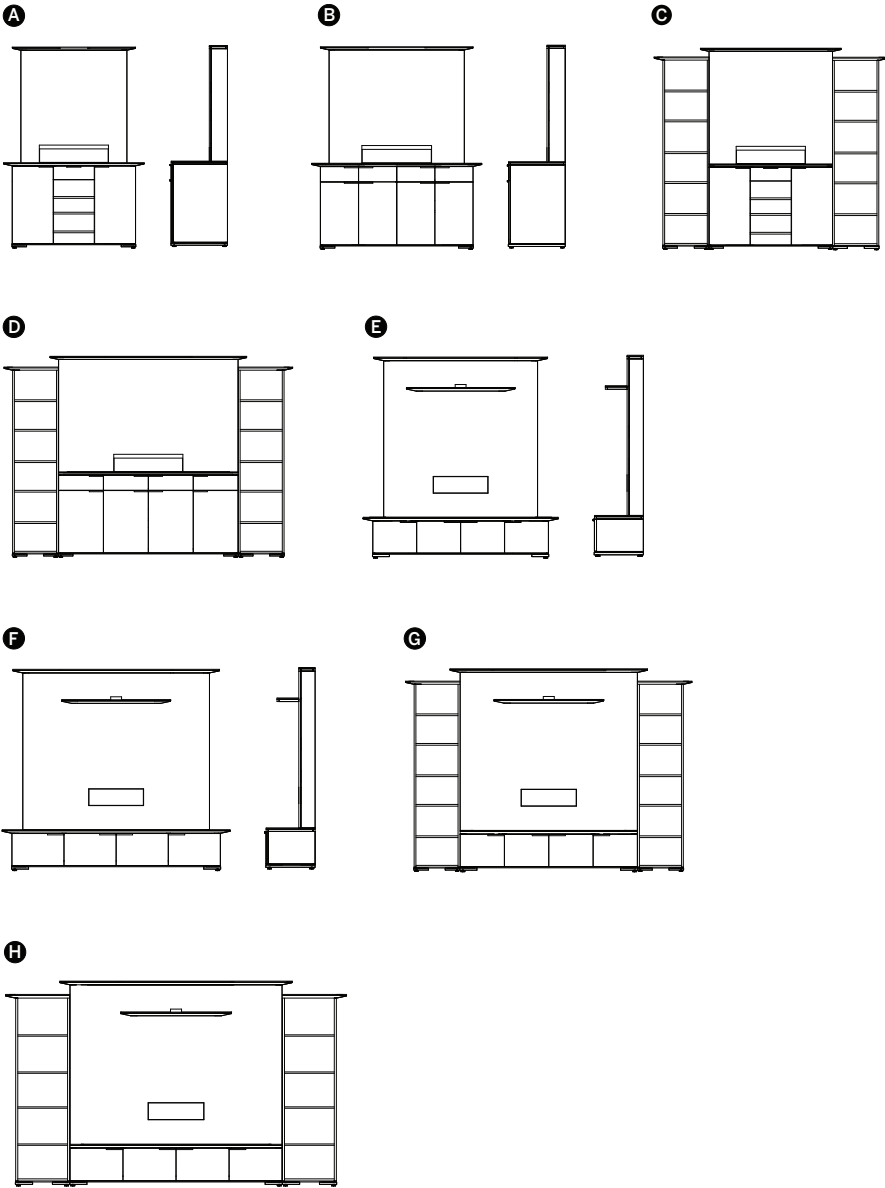

A Media Unit I

Model*	D	W	H
AVDC4S(A/S)-246086-HiH	24"	60"	85.5"

B Media Unit II

Model*	D	W	H
AVDC4S(A/S)-247286-GGGG	24"	72"	85.5"
AVDC4S(A/S)-248486-GGGG	24"	84"	85.5"

C Media Unit III (with optional end bookcases)

Model*	D	W	H
AVDX40(A/S)-2410686-HiH	24"	106"	85.5"

D Media Unit IV (with optional end bookcases)

Model*	D	W	H
AVDX40(A/S)-2413086-GGGG	24"	130"	85.5"
AVDX40(A/S)-2411886-GGGG	24"	188"	85.5"

E Media Unit V (with 20" H Credenza)

Model*	D	W	H
AVDC1S(A/S)-S-187274-HHHH	18"	72"	74"

F Media Unit VI (with 20" H Credenza)

Model*	D	W	H
AVDC1S(A/S)-S-188474-HHHH	18"	84"	74"

G Media Unit VII (with optional end bookcases)

Model*	D	W	H
AVDX10(A/S)-S-1811874-HHHH	18"	118"	74"

H Media Unit VIII (with optional end bookcases)

Model*	D	W	H
AVDX10(A/S)-S-1813074-HHHH	24"	130"	74"

*Model number varies depending on metal finish selections.