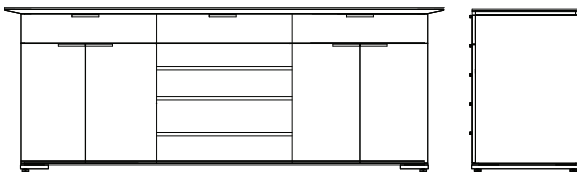

H Media Unit VIII (with optional end bookcases)

Model*	D	W	H
AVDX10(A/S)-S-1813074-HHHH	24"	130"	74"

*Model number varies depending on metal finish selections.

CREDENZA SPECIFICATIONS

AERO Buffet Credenzas offer duo-tone finish selections which add a floating quality to the top. Positioned flush along the case front, the top surface utilizes angular details that overhang the sides. A metal reveal accents the bottom of the case.