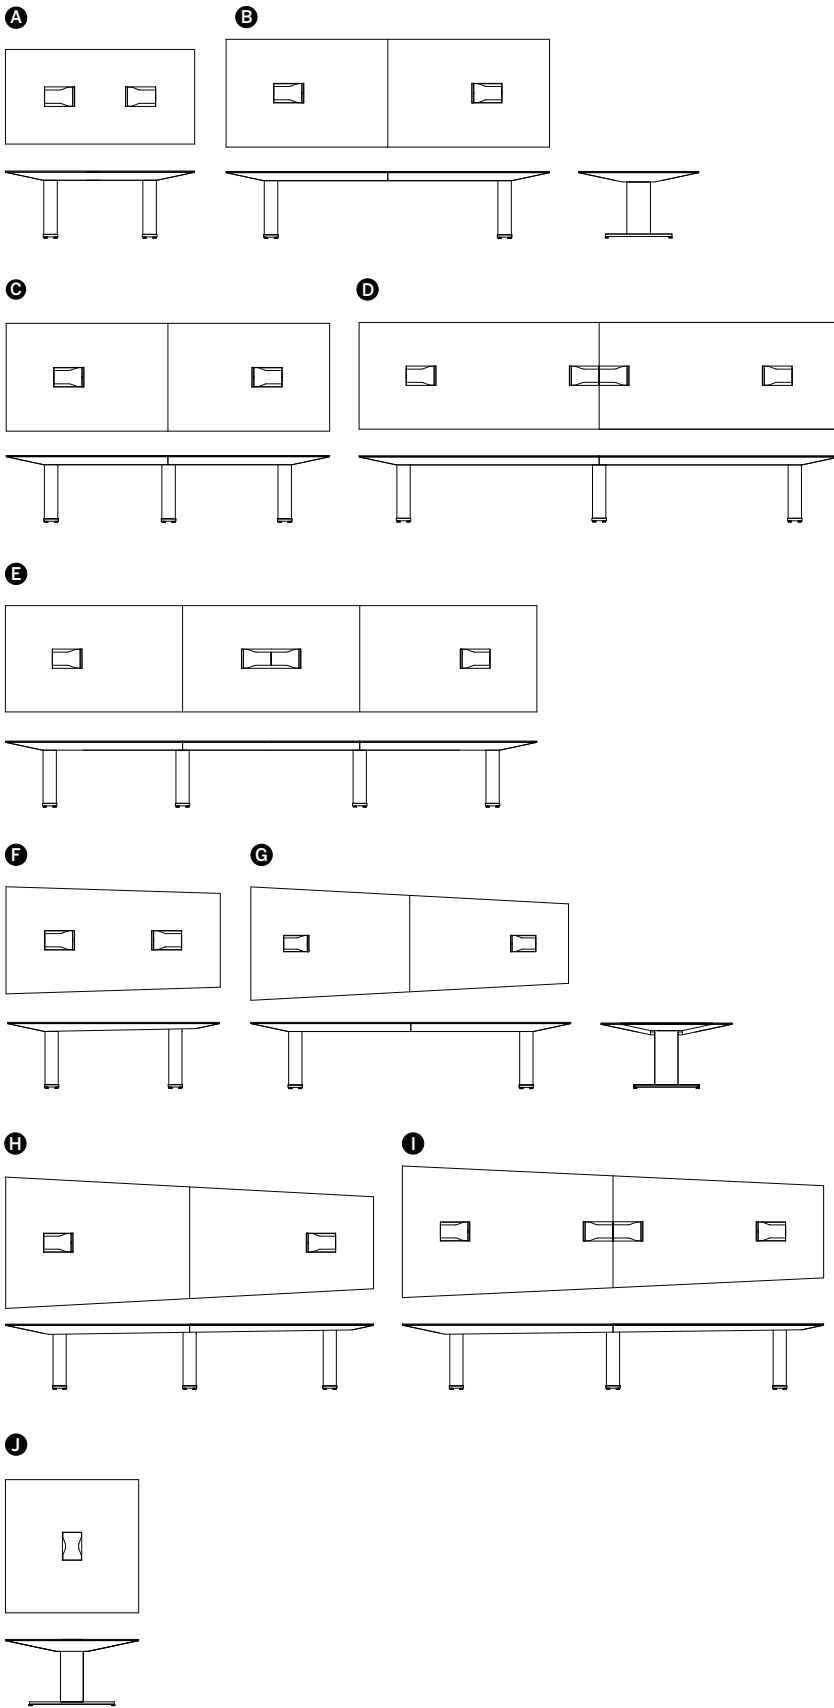

CONFERENCING SPECIFICATIONS

AERO Conference Tables feature a pedestal base and angular sub-top allowing the table to remain light in scale while optimizing strength and wire management. The pedestal bases and tops are finished with CCN's beautifully selected and matched wood veneers while the sub-top is finished in our Mica Color Finishes to blend or contrast. Pedestal bases are supported by metal feet available in polished stainless steel, as well as, powder coat finishes. Voice, power, and data offer superior connectivity, and beautiful matching wood doors.

A Rectangle Table I (1-piece, 2-base, 2-data)

Model*	D	W	H
ATS2(A/S)-4284-0-AD2	42"	84"	29"
ATS2(A/S)-4884-0-AD2	48"	84"	29"
ATS2(A/S)-5484-0-AD2	54"	84"	29"
ATS2(A/S)-4296-0-AD2	42"	96"	29"
ATS2(A/S)-4896-0-AD2	48"	96"	29"
ATS2(A/S)-5496-0-AD2	54"	96"	29"
ATS2(A/S)-42120-0-AD2	42"	120"	29"
ATS2(A/S)-48120-0-AD2	48"	120"	29"
ATS2(A/S)-54120-0-AD2	54"	120"	29"

B Rectangle Table II (2-piece, 2-base, 2-data)

Model*	D	W	H
ATS2(A/S)-48144-0-AD2	48"	144"	29"
ATS2(A/S)-54144-0-AD2	54"	144"	29"

C Rectangle Table III (2-piece, 3-base, 2-data)

Model*	D	W	H
ATS3(A/S)-48168-0-AD2	48"	168"	29"
ATS3(A/S)-54168-0-AD2	54"	168"	29"

D Rectangle Table IV (2-piece, 3-base, 4-data)

Model*	D	W	H
ATS3(A/S)-48192-0-AD4	48"	192"	29"
ATS3(A/S)-54192-0-AD4	54"	192"	29"
ATS3(A/S)-48216-0-AD4	48"	216"	29"
ATS3(A/S)-54216-0-AD4	54"	216"	29"

E Rectangle Table V (3-piece, 4-base, 4-data)