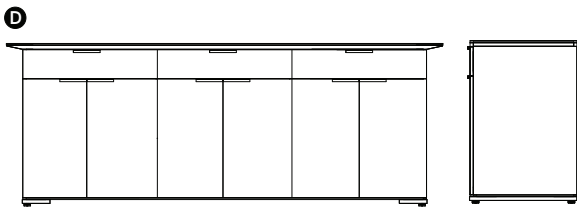

H Media Unit VIII (with optional end bookcases)

Model*	D	W	H
AVDX10(A/S)-S-1813074-HHHH	24"	130"	74"

*Model number varies depending on metal finish selections.

CREDENZA SPECIFICATIONS

AERO Buffet Credenzas offer duo-tone finish selections which add a floating quality to the top. Positioned flush along the case front, the top surface utilizes angular details that overhang the sides. A metal reveal accents the bottom of the case.